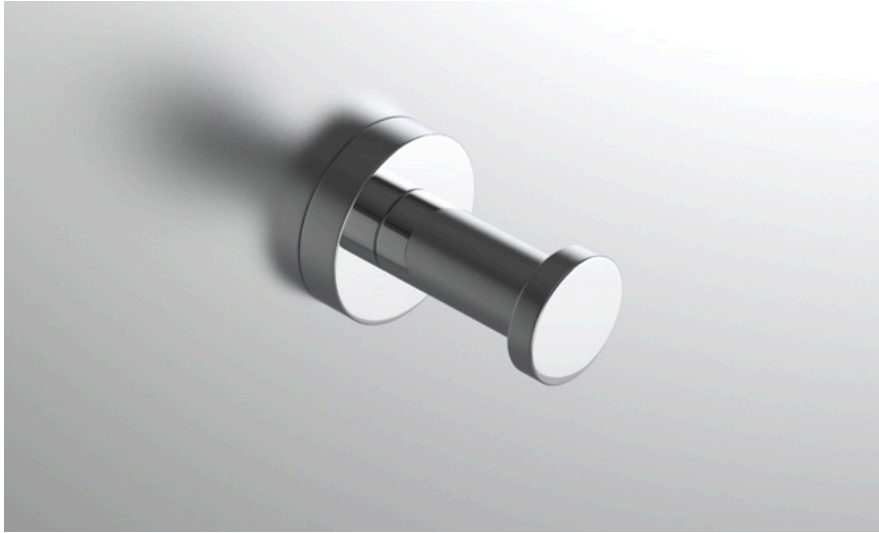

neelnox

LET
THERE
BE **DESIGN.**

FEATURES

- Premium 304 Grade Stainless Steel
- Solid Mount Construction
- Concealed Installation Hardware
- State of the art wall anchors included for installation on Dry wall or Tile

COLLECTION AVIATOR

ROBE HOOK

Model	Product	Finishes Available
AVI-RHS1	Robe Hook	Multiple finishes available. Over 23 finishes to choose from.

FINISHES			
	Polished (-P)	Antique Copper (-ACOP)	Polished Gold (-PGLD)
	Brushed (-B)	Polished Brass (-PBRS)	Brushed Copper (-BCOP)
	Brushed Gold (-BGLD)	Matte White (-WHT)	Brushed Rose Gold (-BRGD)
	Matte Black (-BLK)	Brushed Modern Bronze (-BMBRZ)	Brushed Black (-BRBLK)
	Oil Rubbed Bronze (-ORB)	Glossy White (-GWHT)	Polished Black (-PBLK)
	Brushed Brass (-BBRS)	Polished Rose Gold (-PRGD)	Antique Nickel (-ANKL)
	Brushed Bronze (-BBRZ)	Unlacquered Brass (-UBRS)	Black Nickel (-NKBL)
	Antique Brass (-ABRS)	Polished Nickel (-PNKL)	